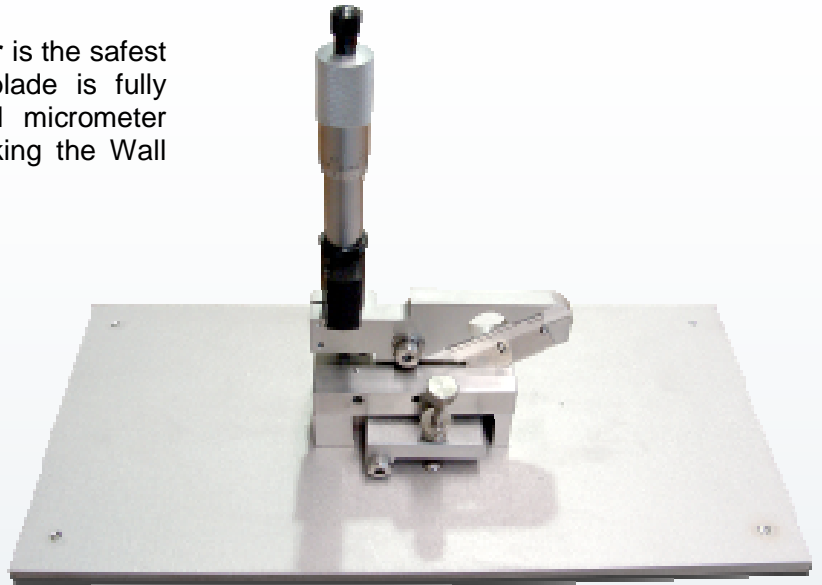

The Accu-Skive Precision Tube Wall Slitter is the safest manual tube slitter available today. The blade is fully guarded for safe operation while a digital micrometer precisely controls the depth of the slit, making the Wall Slitter the most accurate as well.

Features:

- Clean, square cuts
- One minute setup and changeover
- No tools to change
- Uses a standard, low cost, easy to change razor blade
- When digitally controlled, depth resolution is .001
- Proven on polyimide, Teflon, pebax, pellathane, and polyethylene